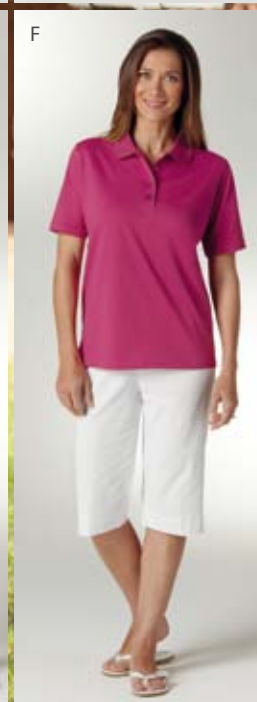

- Aquamarine
- Atlantis
- Beige
- Black
- Capri
- Carnation
- Denim
- Dove
- Heather
- Inferno
- Ink
- Mink
- Native
- Ocean
- Roast
- String
- Spring
- Tiamo
- Vanilla
- Wave
- White
- Zenith

BLACK PEPPER